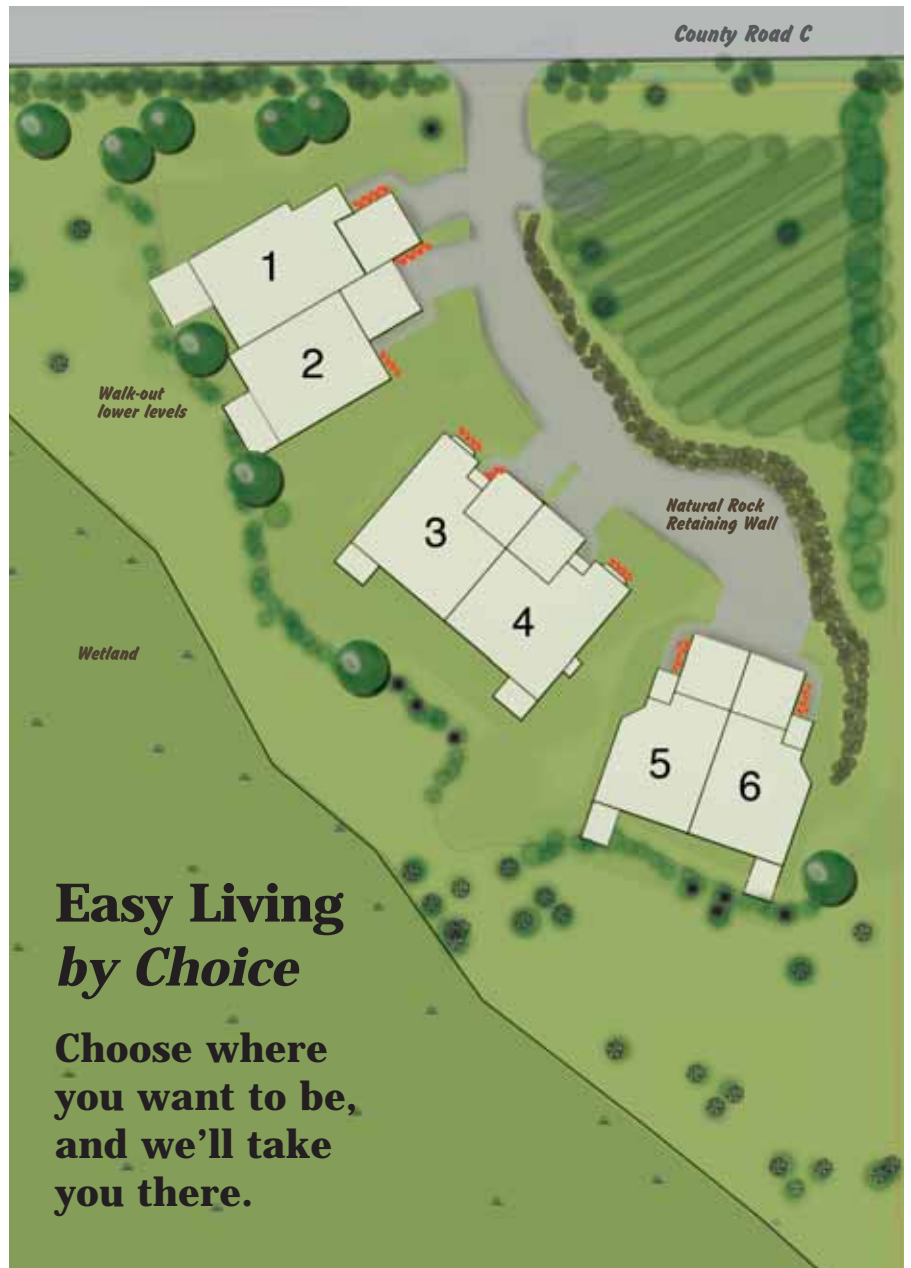

NatureView

of Roseville

For those in search of their own piece of paradise, we recommend the charming NatureView of Roseville.

Easy townhome living surrounded by natural vistas and adjacent to Central Park. Stunning, rare metro views add to the luxury of the 6 one-level floor plans. All units feature walk-out lower levels and amenities uncommon in other townhome communities. It is the striking attention to detail that makes the townhomes of Nature View stand out from any other.

Easy Living by Choice

Choose where you want to be, and we'll take you there.

1000 County Road E, Suite 220
Shoreview, MN 55126
651-483-5132
Lic. # 20517856

**Make your choice
NatureView of Roseville.
Home/Lot packages
starting at the low \$500's
Call for more information.**